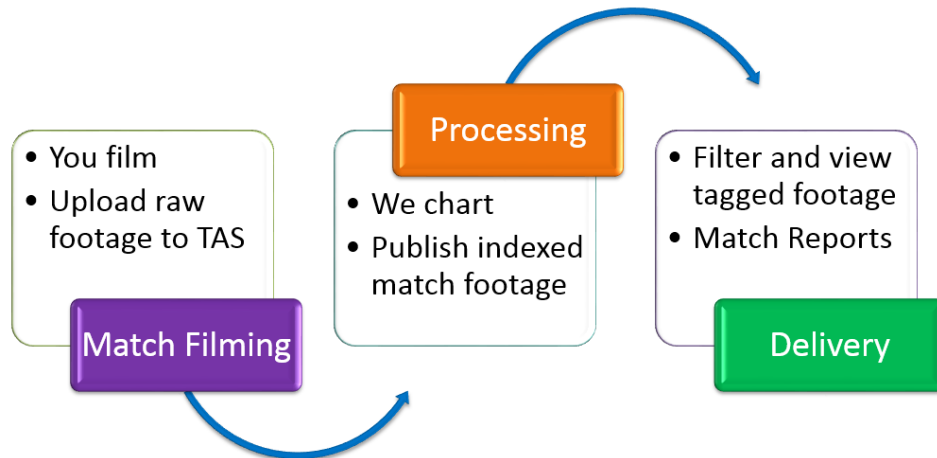

## What is Tennis Analytics?

Tennis Analytics provides objective game film breakdown and events indexing, along with detailed match reports. We chart your match footage (both singles and doubles) and create an online, searchable match index. You get entire "ball in play," driven by the score, with all key performance indicators tagged.

Using keywords you can search for particular match defining moments and share these with your player. For example, watch just the 2<sup>nd</sup> Serves hit wide on 30-30 points. Or, go even deeper than that! Detailed match reports give you a snapshot of your player's (and opponent's) tendencies.

## Process:

- You upload raw match footage using our dedicated Uploader
- If you have PlaySight Live courts, we can access your match footage directly
- We chart the match and upload to private Team and Player lockers on Tennis Analytics channel
- Detailed match reports are attached to match video and also sent to you.
- Coaches and players can review matches from any web-enabled device and search/filter match defining moments.