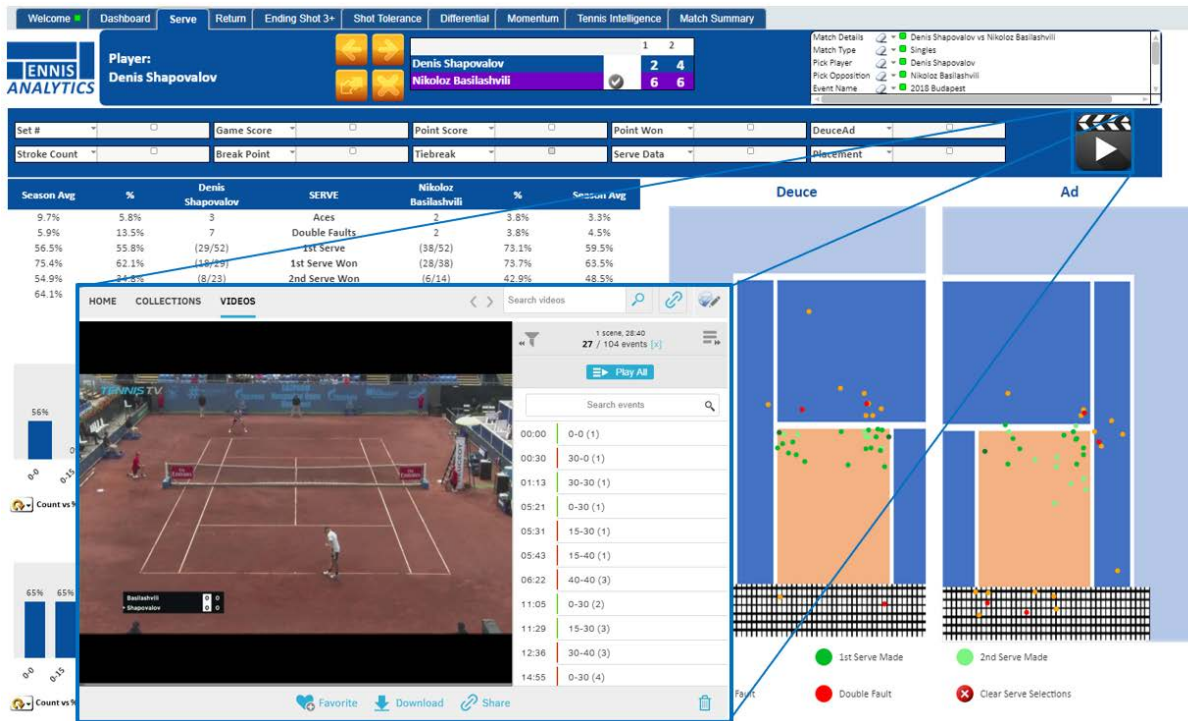

Testimonials:

"Tennis Analytics helped us become the best team we could be in 2014! Great information and quick turnaround time along with ease of use, make this a valuable coaching and player development tool."
- Peter Smith, USC Men's Coach (NCAA Champions 2014, 2012, 2011, 2010, 2009)

"Tennis Analytics is a great tool for capturing valuable data from any competitive tennis match. Seeing is believing, and critical for any player serious about improving."
- Dave Fish, Harvard Men's Coach

"Tennis Analytics has made a huge difference on how we use video in our program. The service they provide makes it possible to watch a 2 hour match in 15 minutes and the detailed reports we receive help us plan what we need to work on with each individual player. I would highly recommend Tennis Analytics to any collegiate tennis program."
- Jackie Holden, Northwestern Women's Associate Head Coach (2014 Big Ten Tournament Champions)

Contact:

For more information, or to set up a custom, live online demo, please contact:

(435) 200-5854 | admin@TennisAnalytics.net | www.TennisAnalytics.net